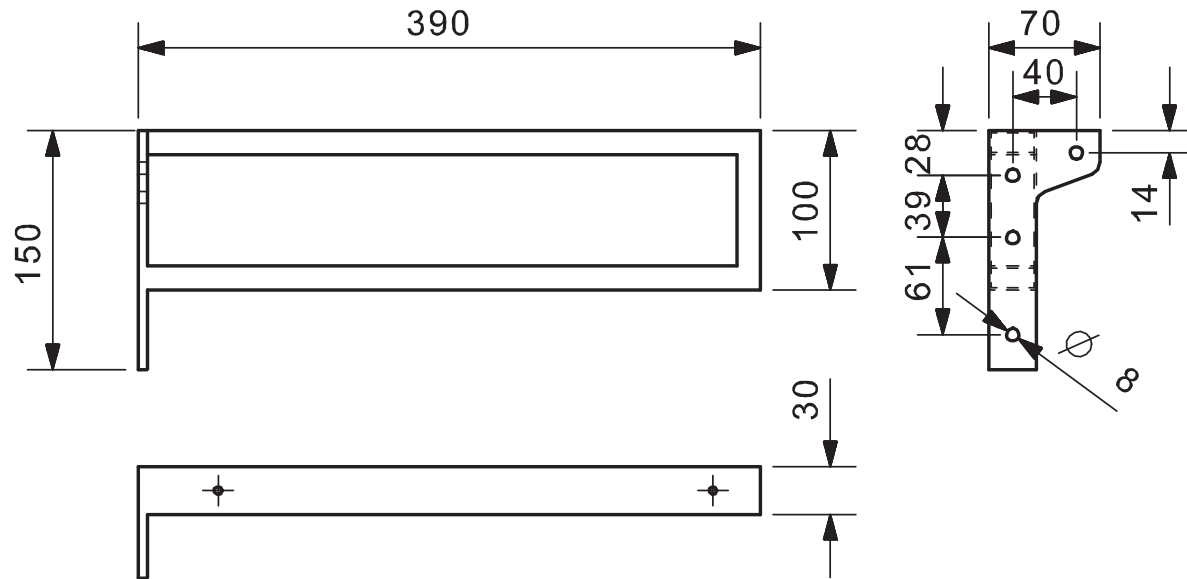

support

940-0001-02 / towel rail support 390R

eumar
www.eumar.ee/199

Price is for base-model and does not include functional openings, accessories and customizations. / Der Preis bezieht sich ausschließlich auf das Standard Modell. Nicht beinhaltet sind Öffnungen, Zubehörteile und Maßanfertigungen / *Prix indiqués pour les modèles de base, n'inclus pas les options, ouvertures, accessoires ni adaptations.*

All drawings contain necessary measurements, which are subject to standard tolerances. They are stated in mm and are non-binding. Exact measurements, in particular of customized products, can only be taken from the finished product. Information about tolerances can be found in our General Terms and Conditions (GTC) - www.eumar.ee/gtc In the interests of technical progress we reserve the right to introduce technical modifications.